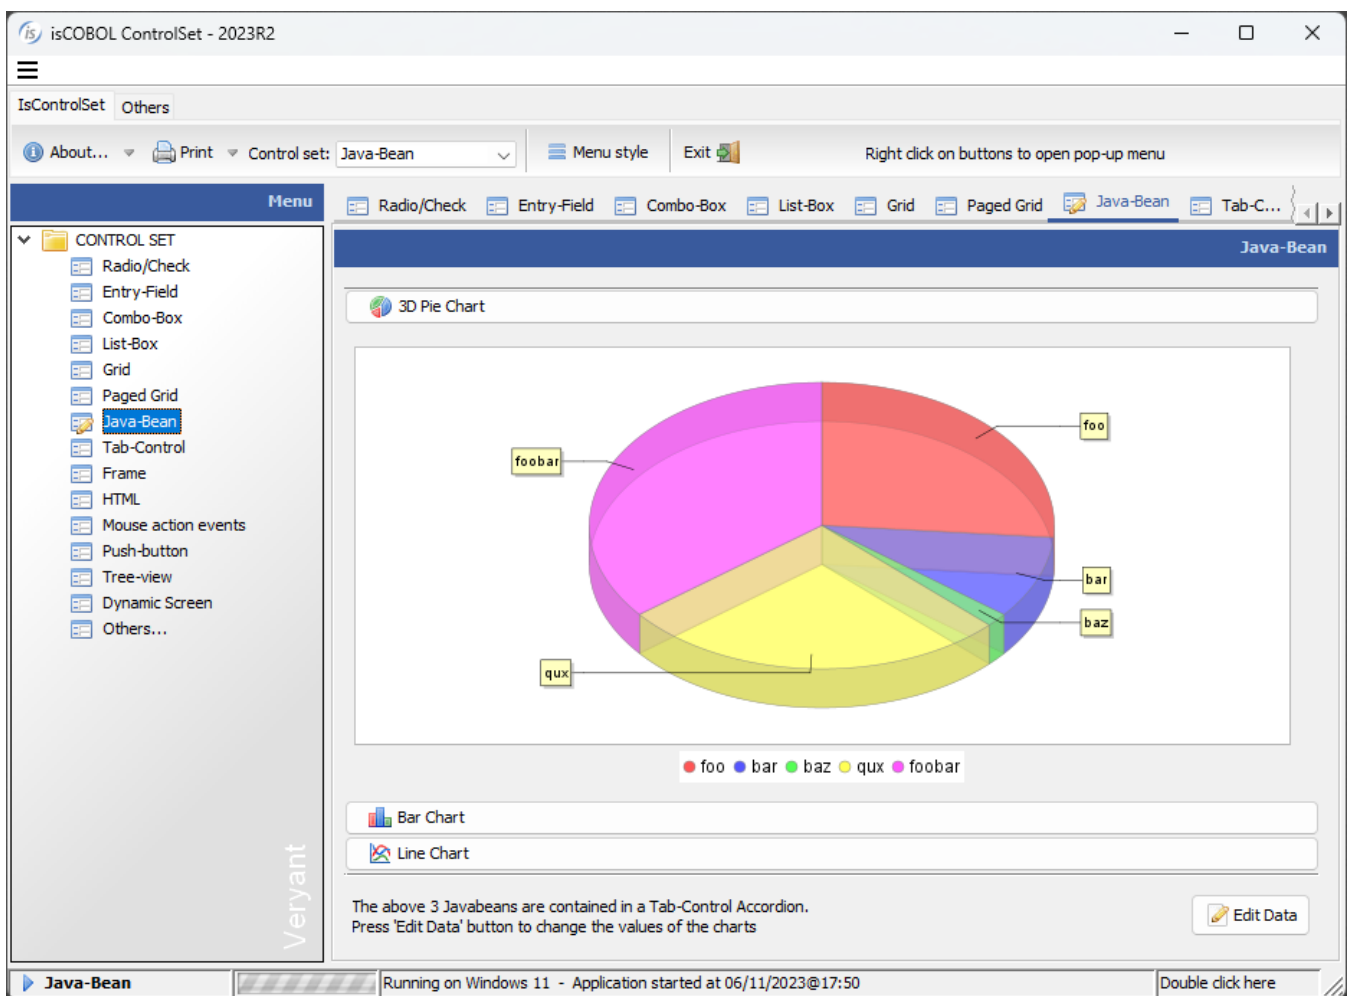

Does isCOBOL provide Graph modules to show statistics?

We suggest using one of the many Java Beans packages for graphing and other statistics tools. isCOBOL's sample program ISCONTROLSET is our demo showing the GUI capabilities of each control in the isCOBOL control set.

It also demonstrates using Java Beans to extend the control set and includes a Java Bean graphing statistics in different types of charts, including pie charts, bar charts, and line charts.

This would be a good place to start.