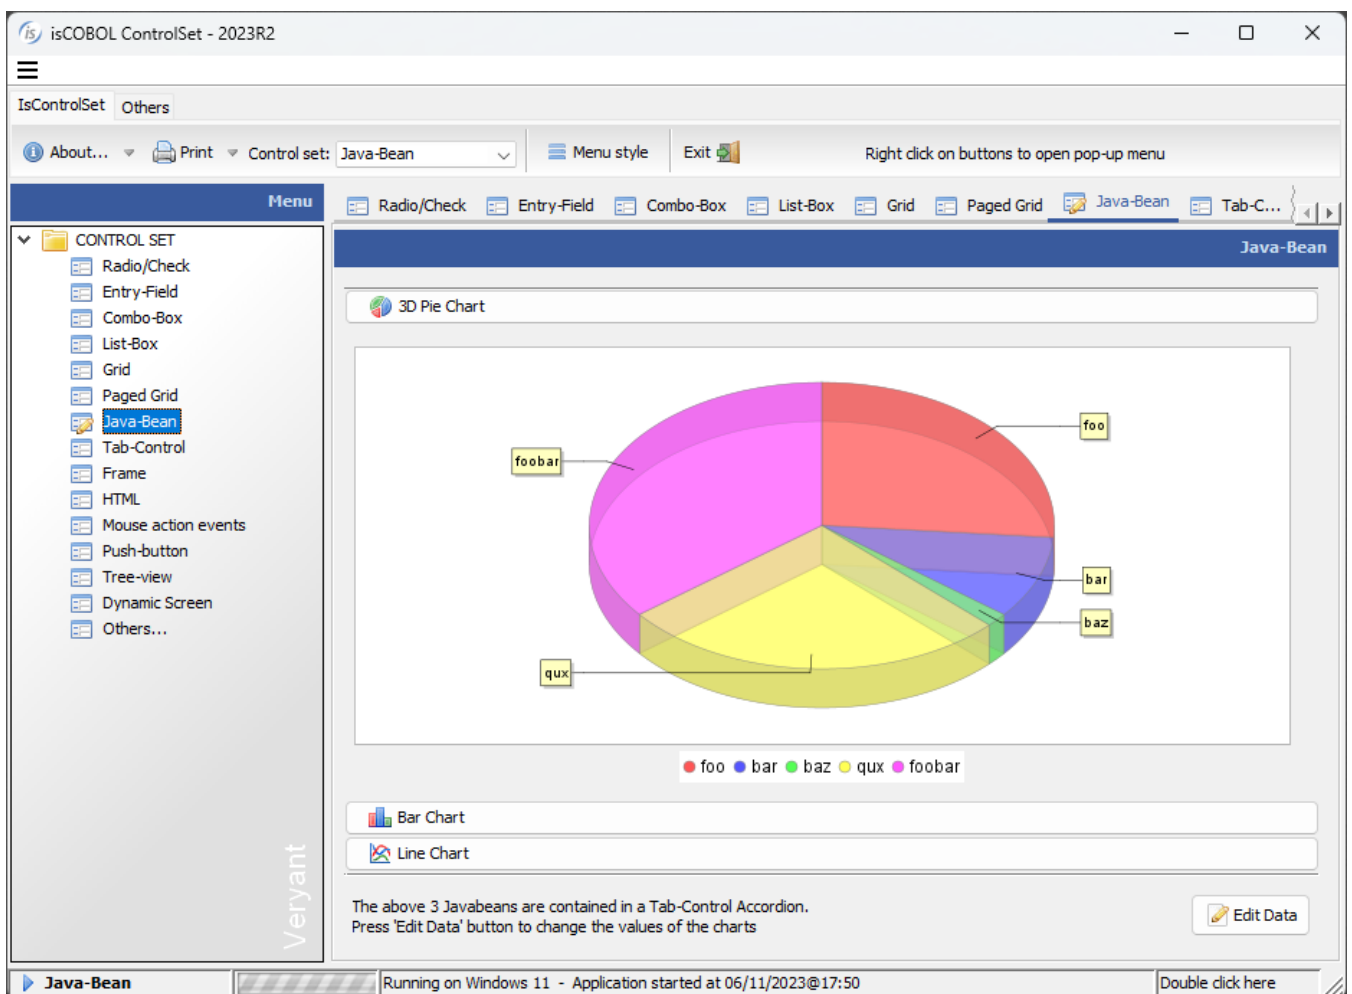

Does isCOBOL provide Graph modules to show statistics?

We suggest using one of the many Java Beans packages for graphing and other statistics tools. isCOBOL's sample program ISCONTROLSET is our demo showing the GUI capabilities of each control in the isCOBOL control set.

It also demonstrates using Java Beans to extend the control set and includes a Java Bean graphing statistics in different types of charts, including pie charts, bar charts, and line charts.

This would be a good place to start.