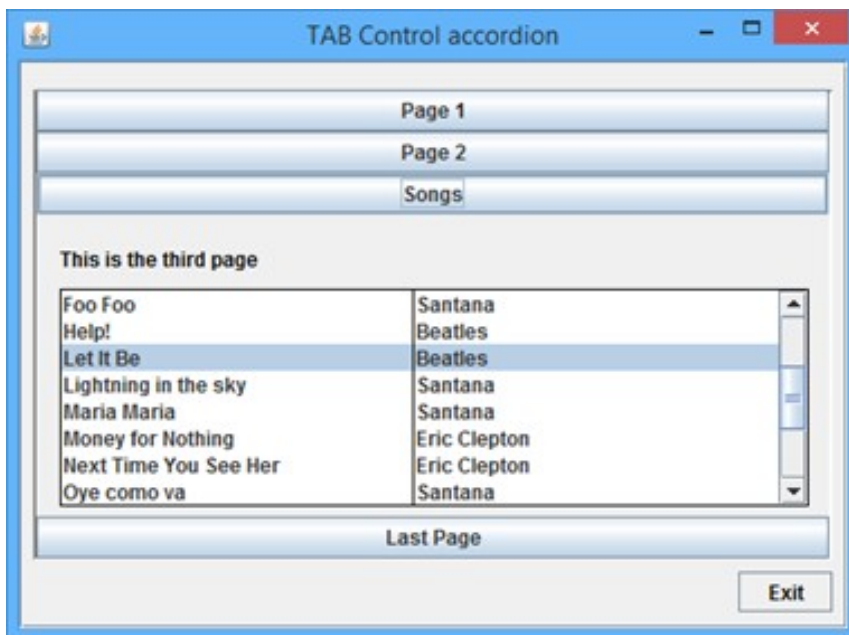

## Did you know isCOBOL has the Accordion control?

Starting from the 2016R1 release, isCOBOL support the ACCORDION control using a specific style for the TAB-CONTROL.

This layout can be activated with the new style named ACCORDION, it is useful to groups some controls that will be visible only when selecting an item in the tab-control with the layout effect of "accordion" while clicking on the items. Code example:

```
03 Tb1-accordion tab-control   line 2 col 2 lines 17 cells size 68 cells   accordion.
```

The image shows the final result with the ACCORDION style set on TAB-CONTROL.

Online URL: <https://support.veryant.com/phpkb/article.php?id=278>