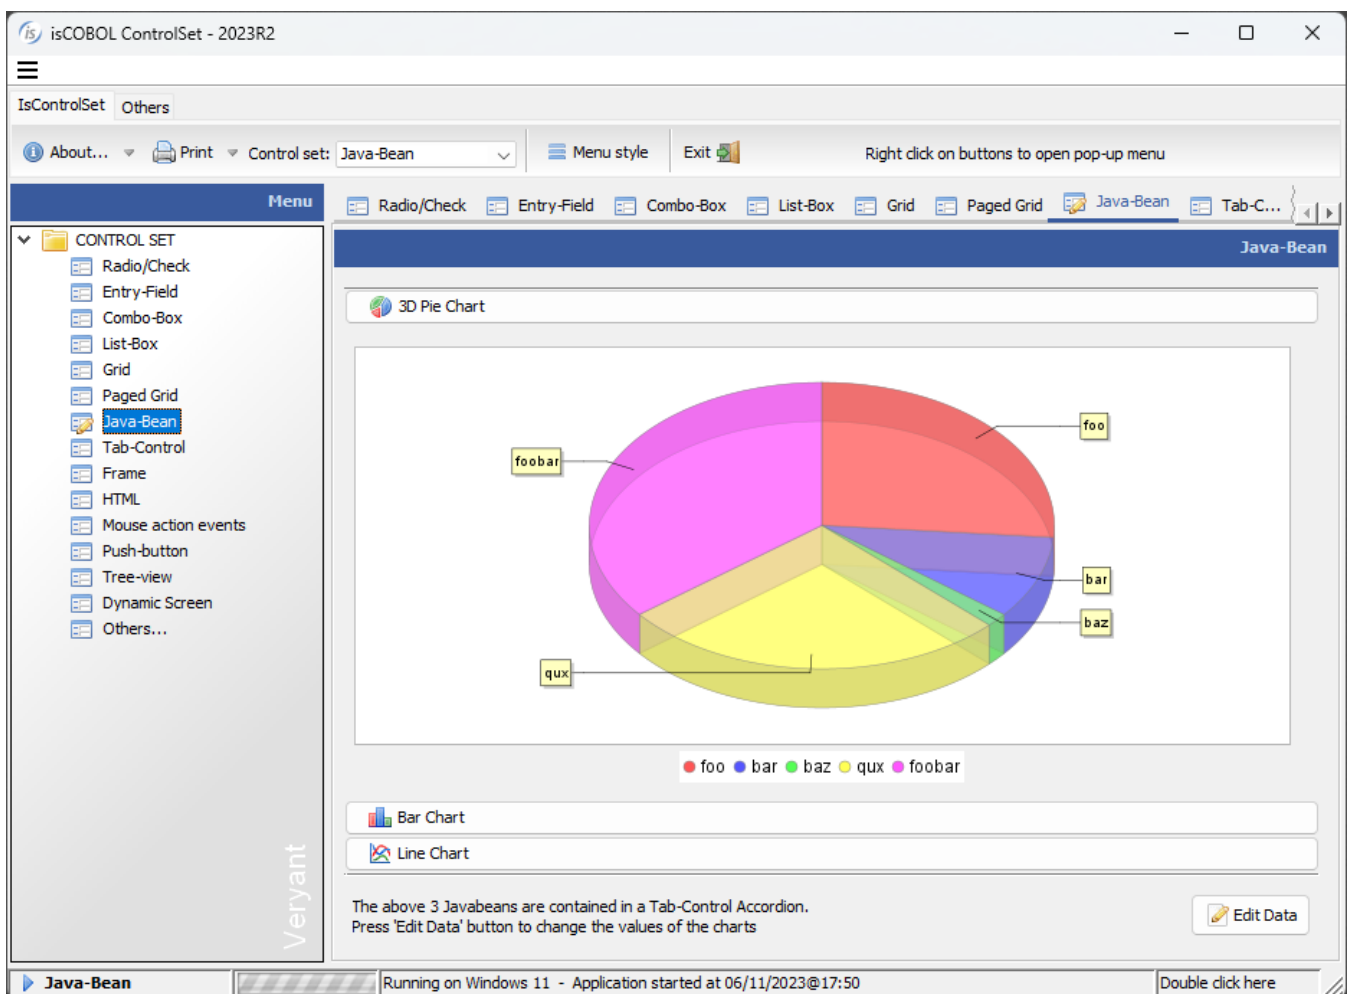

Does isCOBOL provide Graph modules to show statistics?

We suggest using one of the many Java Beans packages for graphing and other statistics tools. isCOBOL's sample program ISCONTROLSET is our demo showing the GUI capabilities of each control in the isCOBOL control set.

It also demonstrates using Java Beans to extend the control set and includes a Java Bean graphing statistics in different types of charts, including pie charts, bar charts, and line charts.

This would be a good place to start.