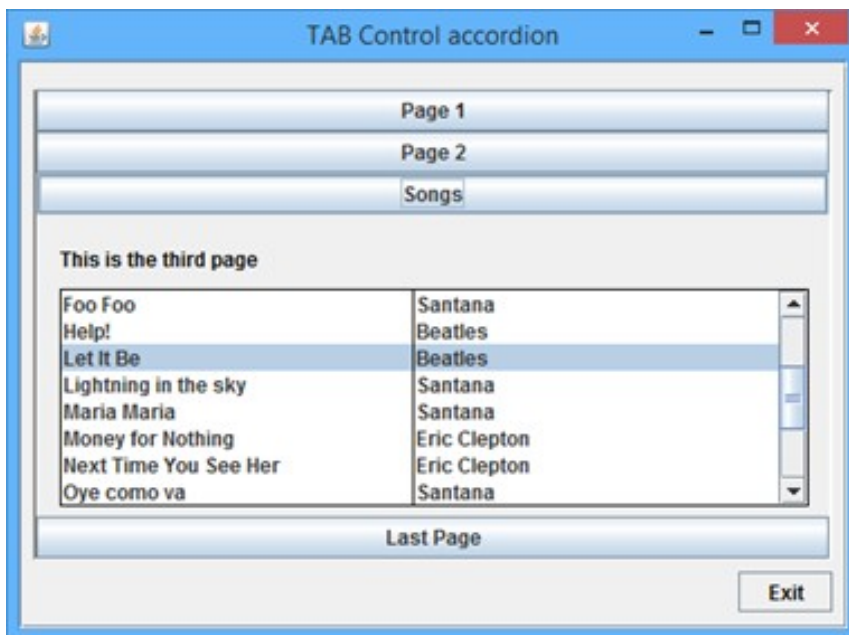

Did you know isCOBOL has the Accordion control?

Starting from the 2016R1 release, isCOBOL support the ACCORDION control using a specific style for the TAB-CONTROL.

This layout can be activated with the new style named ACCORDION, it is useful to groups some controls that will be visible only when selecting an item in the tab-control with the layout effect of "accordion" while clicking on the items. Code example:

```
03 Tb1-accordion tab-control   line 2 col 2 lines 17 cells size 68 cells   accordion.
```

The image shows the final result with the ACCORDION style set on TAB-CONTROL.

Online URL: <https://support.veryant.com/support/phpkb/article.php?id=278>